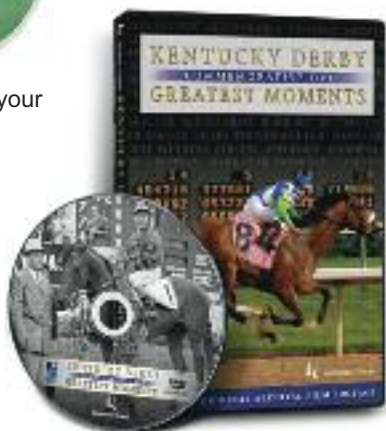

Tinted Visor for your favorite bookie!
56-0022 $4.50

Kentucky Derby Greatest moments DVD, from the fighting finish of 1933 to the inspiring 2006 triumph of Barbaro, this signature video features the most memorable moments of the Kentucky Derby. Witness the time-honored performances of War Admiral, Citation, Affirmed, and the immortal Secretariat. These are the magical memories of the world's most legendary horse race, the stories we most remember and cherish - the landmarks along a landscape of Thoroughbred excellence. This comprehensive collection of archival Derby footage and photography brought together for the first time is the ultimate officially licensed Kentucky Derby DVD. 29-0102 $24.95