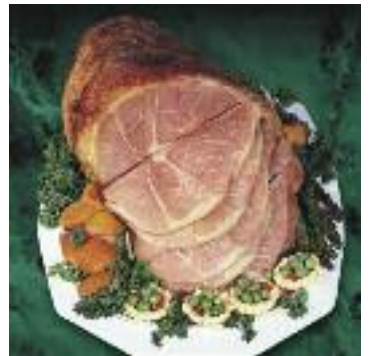

Derby Country Ham
A fantastic tradition!
Whole Boneless Sliced Derby Cooked Ham

(Appx. 7-9 lbs.) Serves 20-25
24-0019 $76.95

Sliced Derby 3 lb. Family Package
24-0021 $36.95
Beaten Biscuits - 1 dozen

Just right with ham!
24-0004 $ 5.95

For a wider selection, look on our website www.derbygifts.com or call us at 1-800-993-3729

Ham requires additional shipping charge based on weight and a separate credit card transaction.